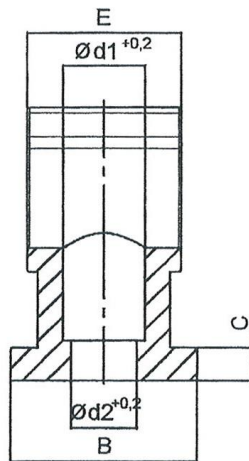

For »speedfit« series

For fastening rigid PA or aluminium pipes to the wall.

Operating temperature -20 to 65 °C

Pipe clips, Polypropylen												
Art No.	Ident No.	Colour	Ø D mm	Ø d1 m	Ø d2 m	A mm	B mm	C mm	D mm	E mm	F mm	G mm
88.012	114029	White	11.5	7.5	6.0	17.5	16.5	3.0	17.8	14.0	20.0	9.0
88.015	114030	White	15.0	7.5	6.0	22.5	16.0	3.0	17.5	14.0	23.0	10.0
88.018	114031	White	17.0	7.5	6.0	22.5	16.0	3.0	23.5	14.0	25.0	9.0
88.022	114032	White	20.5	7.5	6.0	23.5	16.0	3.0	25.2	14.0	30.0	10.0
88.028	114033	White	27.8	7.5	6.0	26.0	16.0	3.0	32.5	14.0	39.0	15.0
88.032	114034	Black	32.0	9.7	6.0	59.0	67.0	16.0	-	-	-	-