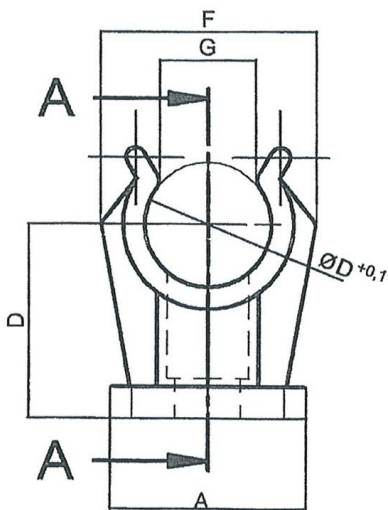

For »speedfit« series

For fastening rigid PA or aluminium pipes to the wall.

Operating temperature -20 to 65 °C

Pipe clips, Polypropylen												
Art No.	Ident No.	Colour	Ø D mm	Ø d1 m	Ø d2 m	A mm	B mm	C mm	D mm	E mm	F mm	G mm
88.012	114029	White	11.5	7.5	6.0	17.5	16.5	3.0	17.8	14.0	20.0	9.0
88.015	114030	White	15.0	7.5	6.0	22.5	16.0	3.0	17.5	14.0	23.0	10.0
88.018	114031	White	17.0	7.5	6.0	22.5	16.0	3.0	23.5	14.0	25.0	9.0
88.022	114032	White	20.5	7.5	6.0	23.5	16.0	3.0	25.2	14.0	30.0	10.0
88.028	114033	White	27.8	7.5	6.0	26.0	16.0	3.0	32.5	14.0	39.0	15.0
88.032	114034	Black	32.0	9.7	6.0	59.0	67.0	16.0	-	-	-	-